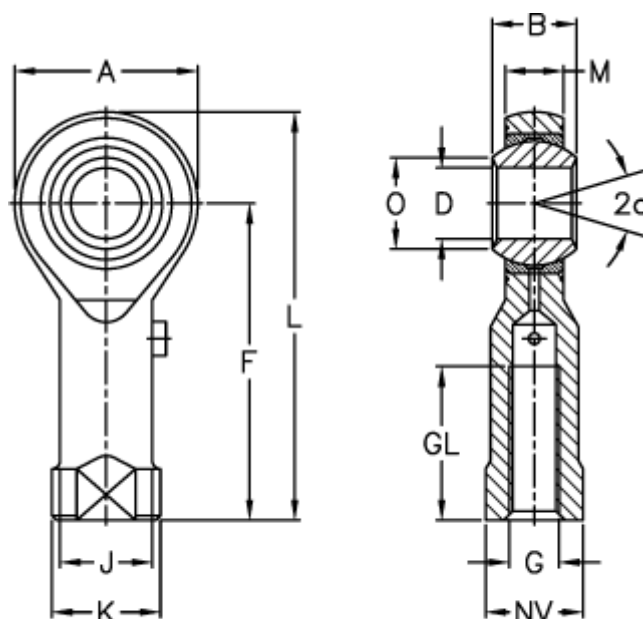

Article number: 03067010

Description: Fluro Rod End GIRS 10-SN
Special lubr. nipple, housing st. steel

Measures

Str. 3 uden smørenippel

A	= 28	J	= 15	Weight (g) = 76
a (degrees)	= 13	K	= 19	
B	= 14	L	= 57	
D	= 10	M	= 10.5	
Dynamic load C (kN)	= 10	NV	= 17	
F	= 43	O	= 12.9	
G	= M10	Permissible rpm	= 1000	
GL	= 20	Static load C0 (kN)	= 28.3	